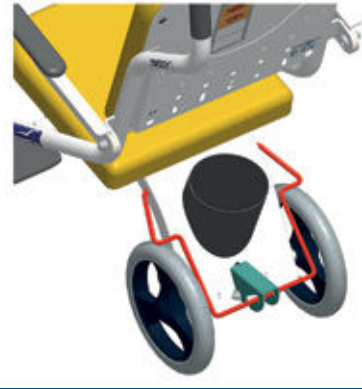

## SAFETY

- **Simple and quick identification** by service (by colour or lettering)
- Intuitive braking system
- Perfect hygiene thanks to flat or tubular surfaces without any possible dust retention
- Retractable footrests and armrests for easy access and exit
- Easy access and exit from the chair

AVAILABLE  
ACCESSORIES

SKU: PR. 60141-01  
HEADREST

SKU: PR. 50143-01  
HARNES

SKU: PR. 60145-01  
BOTTLE HOLDER  
(Ø MAXI 155)

SKU: PR. 60149-01  
INTEGRATED ADJUSTABLE  
LEG REST (X2)

SP - TWEEGY  
IDENTIFICATION PLATES (X2)